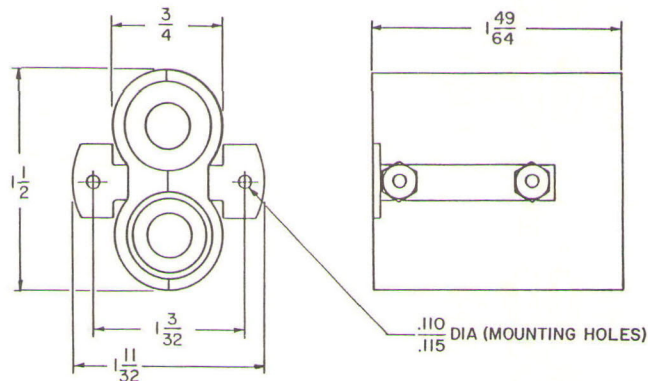

# Military Plugs and Jacks

Biaxial Shielded / Six Conductor

**TP-106**  
**TELEPHONE PLUG BIAxIAL SHIELDED**  
**SIX CONDUCTOR**

Mates with NEXUS Series TJ-106 jacks.

**TJ-106**  
**TELEPHONE JACK BIAxIAL SHIELDED**  
**SIX CONDUCTOR**

Mates with NEXUS TP-106 plug.

**TJ-106 PM**  
**TELEPHONE JACK BIAxIAL SHIELDED**  
**SIX CONDUCTOR PANEL MOUNT**

Mates with NEXUS TP-106 plug.